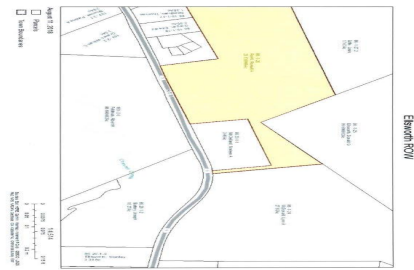

8/14/2018

Warren County Parcel Viewer

http://gis-2.warrencountyny.gov/warrencountygis/?printkey=86-1-34

GLOBAL MLS, Inc.

MLS# - 182809 - Price: \$98,500

STATE ROUTE 9, Chestertow, NY

Description: This is a 84+ acre large tract of land with a nice ROW off of State Route 9 for about a 1/4 mile walk into the property which is rich in timber both soft and hardwoods.

Acres: 84.6
Bedrooms:
Property Type: Land

Square Feet:
School District: North Warren

Town: Chester
Estimated Taxes: \$1,200

Frederick Monroe
5187962415
fmonroe2@gmail.com

GLOBAL MLS, Inc.

GLOBAL MLS, Inc.