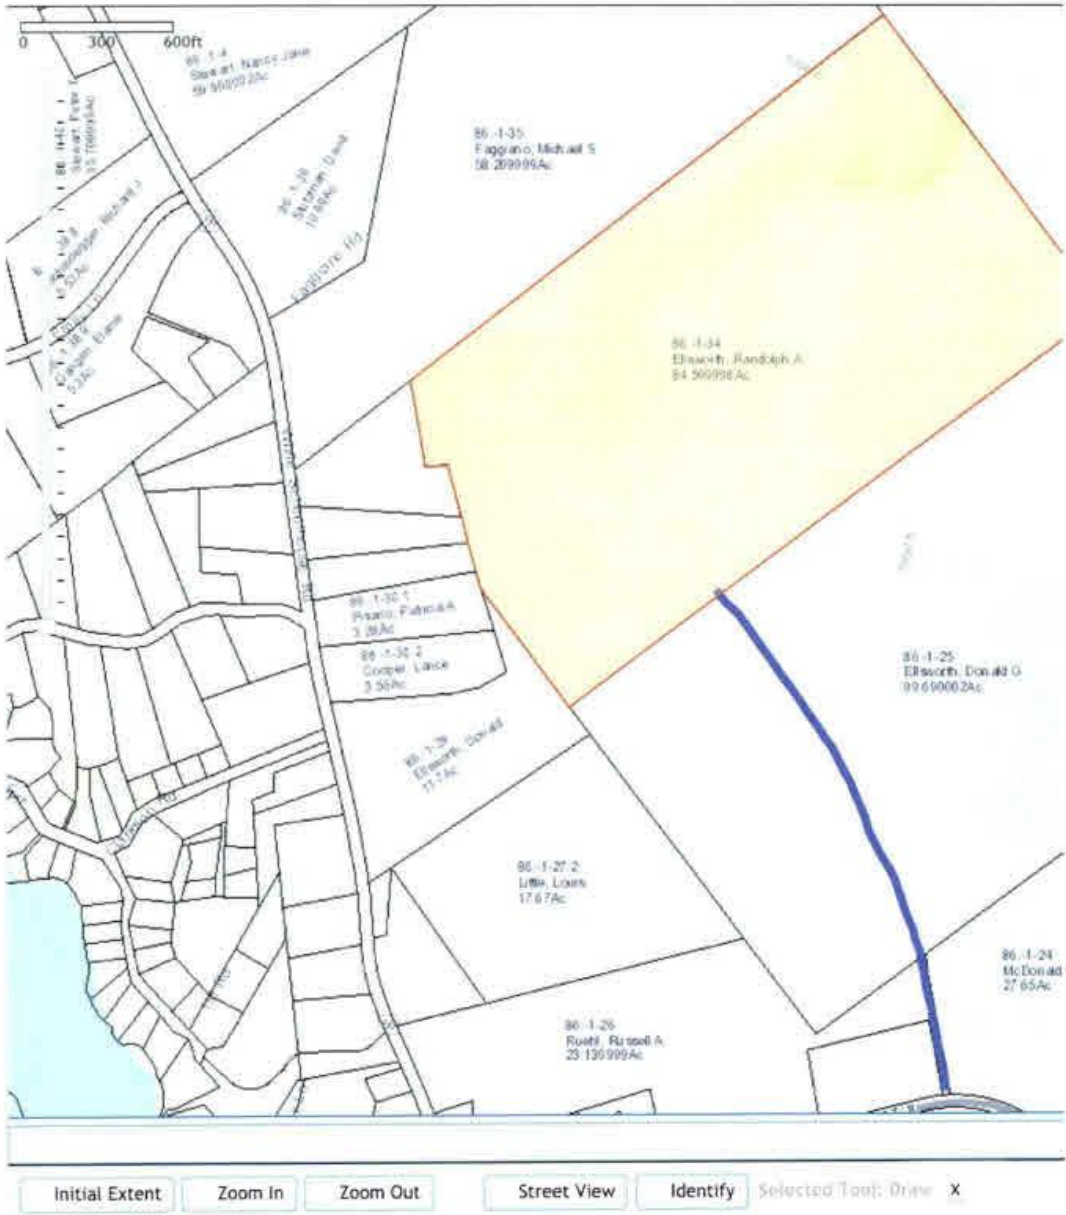

8/14/2018

Warren County Parcel Viewer

http://gis-2.warrencountyny.gov/warrencountygis/?printkey=86-1-34

GLOBAL MLS, Inc.

MLS# - 182809 - Price: \$98,500

STATE ROUTE 9, Chestertow, NY

Description: This is a 84+ acre large tract of land with a nice ROW off of State Route 9 for about a 1/4 mile walk into the property which is rich in timber both soft and hardwoods.

Acres: 84.6
Bedrooms:
Property Type: Land

Square Feet:
School District: North Warren

Town: Chester
Estimated Taxes: \$1,200

Frederick Monroe
5187962415
fmonroe2@gmail.com

GLOBAL MLS, Inc.

GLOBAL MLS, Inc.