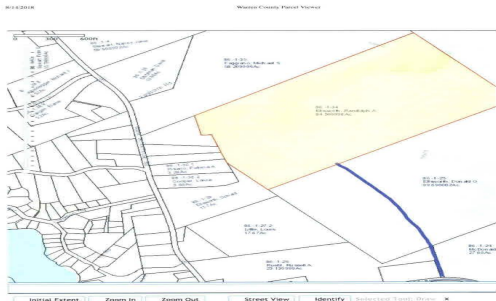

8/14/2018

Warren County Parcel Viewer

http://gis-2.warrencountyny.gov/warrencountygis/?printkey=86-1-34

GLOBAL MLS, Inc.

MLS# - 182809 - Price: \$98,500

STATE ROUTE 9, Chestertow, NY

Description: This is a 84+ acre large tract of land with a nice ROW off of State Route 9 for about a 1/4 mile walk into the property which is rich in timber both soft and hardwoods.

Acres: 84.6
Bedrooms:
Property Type: Land

Square Feet:
School District: North Warren

Town: Chester
Estimated Taxes: \$1,200

Frederick Monroe
5187962415
fmonroe2@gmail.com

GLOBAL MLS, Inc.

GLOBAL MLS, Inc.